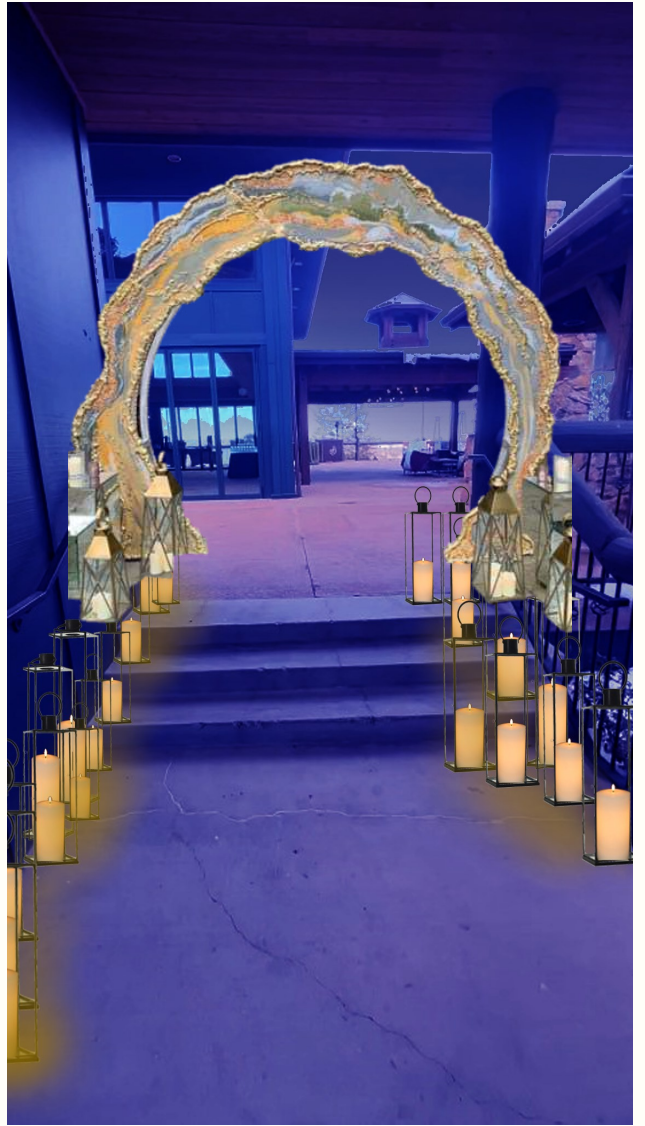

- Mountain Minerals
- Taste of Denver
- Alpine Adventure
- Electric Forest
- Colorado on Tap
- Rock the Rocks
- Retro Après Ski
- River of the Rockies
- Rocky Mountain Road Trip
- Mile High Illumination
- Slopeside Chalet

Access

Mountain Minerals

Mountain Minerals captures the essence of the state's natural beauty. A multitude of natural gems and minerals are found in the Rocky Mountains, and this theme blends shades of amethyst, granite, and turquoise into the decor, creating an elegant and mystic ambiance. Mineral-inspired decor elements, such as crystal centerpieces and sparkling drapery, evoke a sense of luxury and mystique, while also paying homage to Colorado's geological wonders. Highlight

- Deep jewel tones w/ pops of velvet
- Custom wrapped agate decal bar w/ branding

Taste of Denver

Immerse yourself into the city of Denver with a culinary celebration that is as vibrant as the city itself! Drawing inspiration from Denver's rich local food scene, the theme captures the essence of summer vibes with a nod to the food festivals that grace the city during this season. Guests can expect a gastronomic journey showcasing the best of Denver's culinary offerings, from farm-to-table delights found in bustling farmers' markets to the innovative and artsy creations emblematic of neighborhoods like RiNo.

- Focus on wooden elements with natural tones of the forest
- Bonfire lounge groupings on the patio
- Wood slice central bar

Electric Forest

Electric Forest is an enchanting music and arts festival that happens every year deep in the woodlands. This captivating theme will transform the forests of Colorado into a mystical realm where vibrant neon lights intertwine with pine trees, casting an otherworldly glow. As the sun sets, the forest comes alive with a symphony of beats and luminescent art installations. This surreal dreamscape invites attendees to lose themselves a little in the Electric Forest!