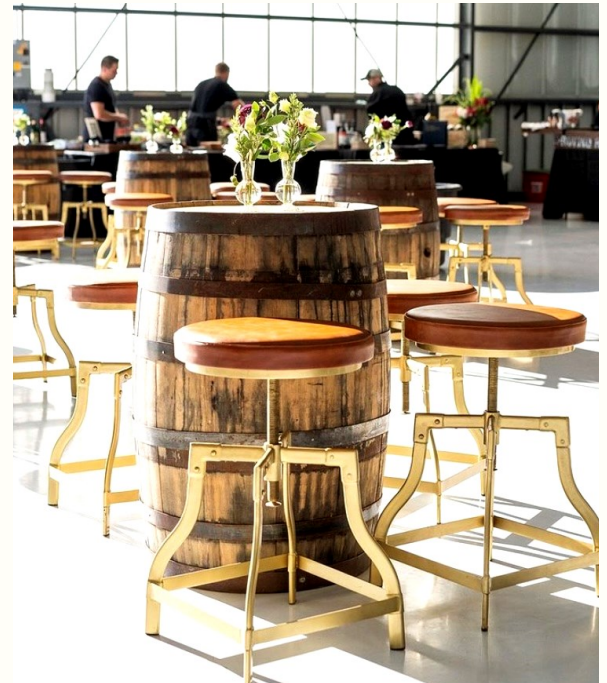

- Deep jewel tones w/ pops of velvet
- Custom wrapped agate decal bar w/ branding

Taste of Denver

Immerse yourself into the city of Denver with a culinary celebration that is as vibrant as the city itself! Drawing inspiration from Denver's rich local food scene, the theme captures the essence of summer vibes with a nod to the food festivals that grace the city during this season. Guests can expect a gastronomic journey showcasing the best of Denver's culinary offerings, from farm-to-table delights found in bustling farmers' markets to the innovative and artsy creations emblematic of neighborhoods like RiNo.

- Focus on wooden elements with natural tones of the forest
- Bonfire lounge groupings on the patio
- Wood slice central bar

Electric Forest

Electric Forest is an enchanting music and arts festival that happens every year deep in the woodlands. This captivating theme will transform the forests of Colorado into a mystical realm where vibrant neon lights intertwine with pine trees, casting an otherworldly glow. As the sun sets, the forest comes alive with a symphony of beats and luminescent art installations. This surreal dreamscape invites attendees to lose themselves a little in the Electric Forest!

- Vivid colors—ranging from electric blues and radiant purples to fiery oranges and glowing greens

Colorado on Tap

- Colorado, also known as the, “Napa Valley of Beer”, is one of the biggest meccas of breweries in the country. Colorado On Tap brings the cozy feel of Colorado's beer culture and gardens to life. Imagine wooden picnic tables surrounded by local beer tasting tents with a beer expert to explain everything you need to know about the local Denver brews. Guests can enjoy local craft beers, live folk music, and natural decor with wood elements.
- Wooden hues with natural elements
- Picnic tables and bier garden style accenting