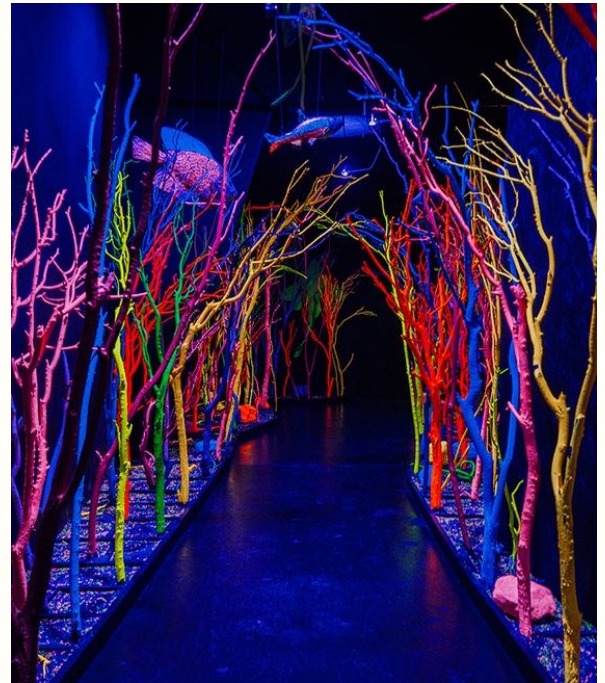

- Focus on wooden elements with natural tones of the forest
- Bonfire lounge groupings on the patio
- Wood slice central bar

Electric Forest

Electric Forest is an enchanting music and arts festival that happens every year deep in the woodlands. This captivating theme will transform the forests of Colorado into a mystical realm where vibrant neon lights intertwine with pine trees, casting an otherworldly glow. As the sun sets, the forest comes alive with a symphony of beats and luminescent art installations. This surreal dreamscape invites attendees to lose themselves a little in the Electric Forest!

- Vivid colors—ranging from electric blues and radiant purples to fiery oranges and glowing greens

Colorado on Tap

- Colorado, also known as the, “Napa Valley of Beer”, is one of the biggest meccas of breweries in the country. Colorado On Tap brings the cozy feel of Colorado's beer culture and gardens to life. Imagine wooden picnic tables surrounded by local beer tasting tents with a beer expert to explain everything you need to know about the local Denver brews. Guests can enjoy local craft beers, live folk music, and natural decor with wood elements.
- Wooden hues with natural elements
- Picnic tables and bier garden style accenting

Rock the Rocks

Red Rock's reputation may precede it, but there's no replacement for experiencing this acoustically impeccable, naturally stunning landscape yourself. This event brings all warmth and colorful vibrancy of a visit to the iconic Red Rocks. The space is adorned with rich earthy tones, natural elements, and vibrant accents to resemble Red Rock's lively and bright atmosphere. A central wooden bar with marquee lighting keeps libations flowing for guests as they explore the numerous activations throughout the space.