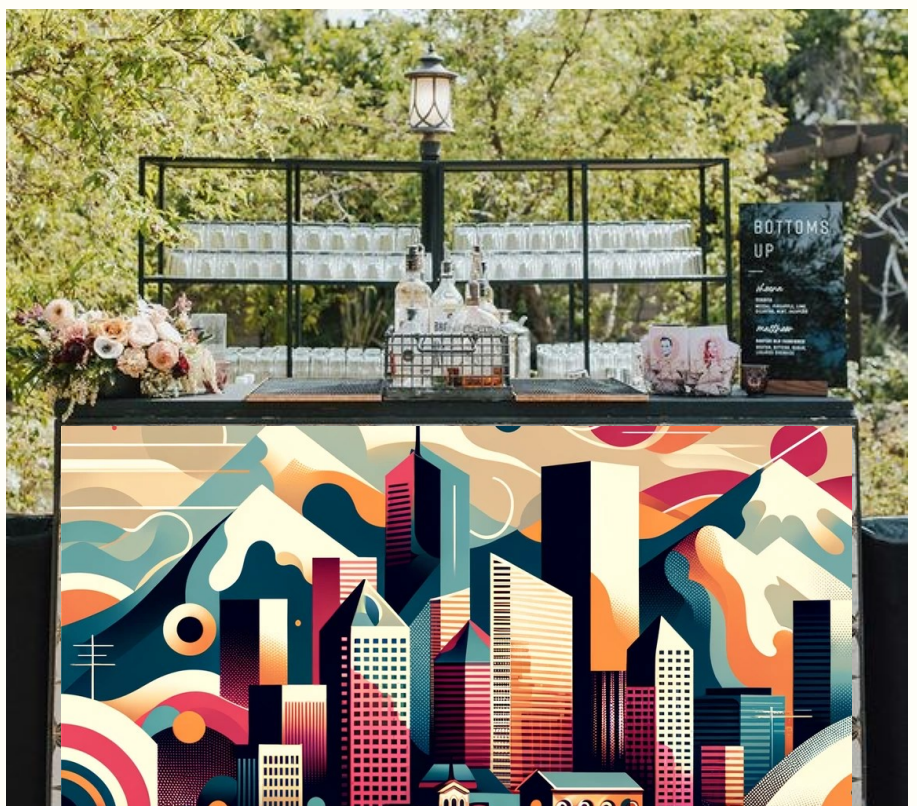

- Deep jewel tones w/ pops of velvet
- Custom wrapped agate decal bar w/ branding

Taste of Denver

Immerse yourself into the city of Denver with a culinary celebration that is as vibrant as the city itself! Drawing inspiration from Denver's rich local food scene, the theme captures the essence of summer vibes with a nod to the food festivals that grace the city during this season. Guests can expect a gastronomic journey showcasing the best of Denver's culinary offerings, from farm-to-table delights found in bustling farmers' markets to the innovative and artsy creations emblematic of neighborhoods like RiNo.

- Bold graffiti art, modern industrial design elements, and creative art installations
- Vibrant colors to create an eclectic vibe and energetic atmosphere

Alpine Adventure

Locals and visitors of Colorado embrace the spirit of exploration, and connection to nature. At the heart of the Alpine Adventure lifestyle is a passion for outdoor activities that take advantage of the state's diverse terrain. From the towering peaks of the Rocky Mountains to the sprawling plains and winding rivers, there's an activity for every season and interest!

- Vivid colors—ranging from electric blues and radiant purples to fiery oranges and glowing greens

Colorado on Tap

- Colorado, also known as the, “Napa Valley of Beer”, is one of the biggest meccas of breweries in the country. Colorado On Tap brings the cozy feel of Colorado's beer culture and gardens to life. Imagine wooden picnic tables surrounded by local beer tasting tents with a beer expert to explain everything you need to know about the local Denver brews. Guests can enjoy local craft beers, live folk music, and natural decor with wood elements.
- Wooden hues with natural elements
- Picnic tables and bier garden style accenting